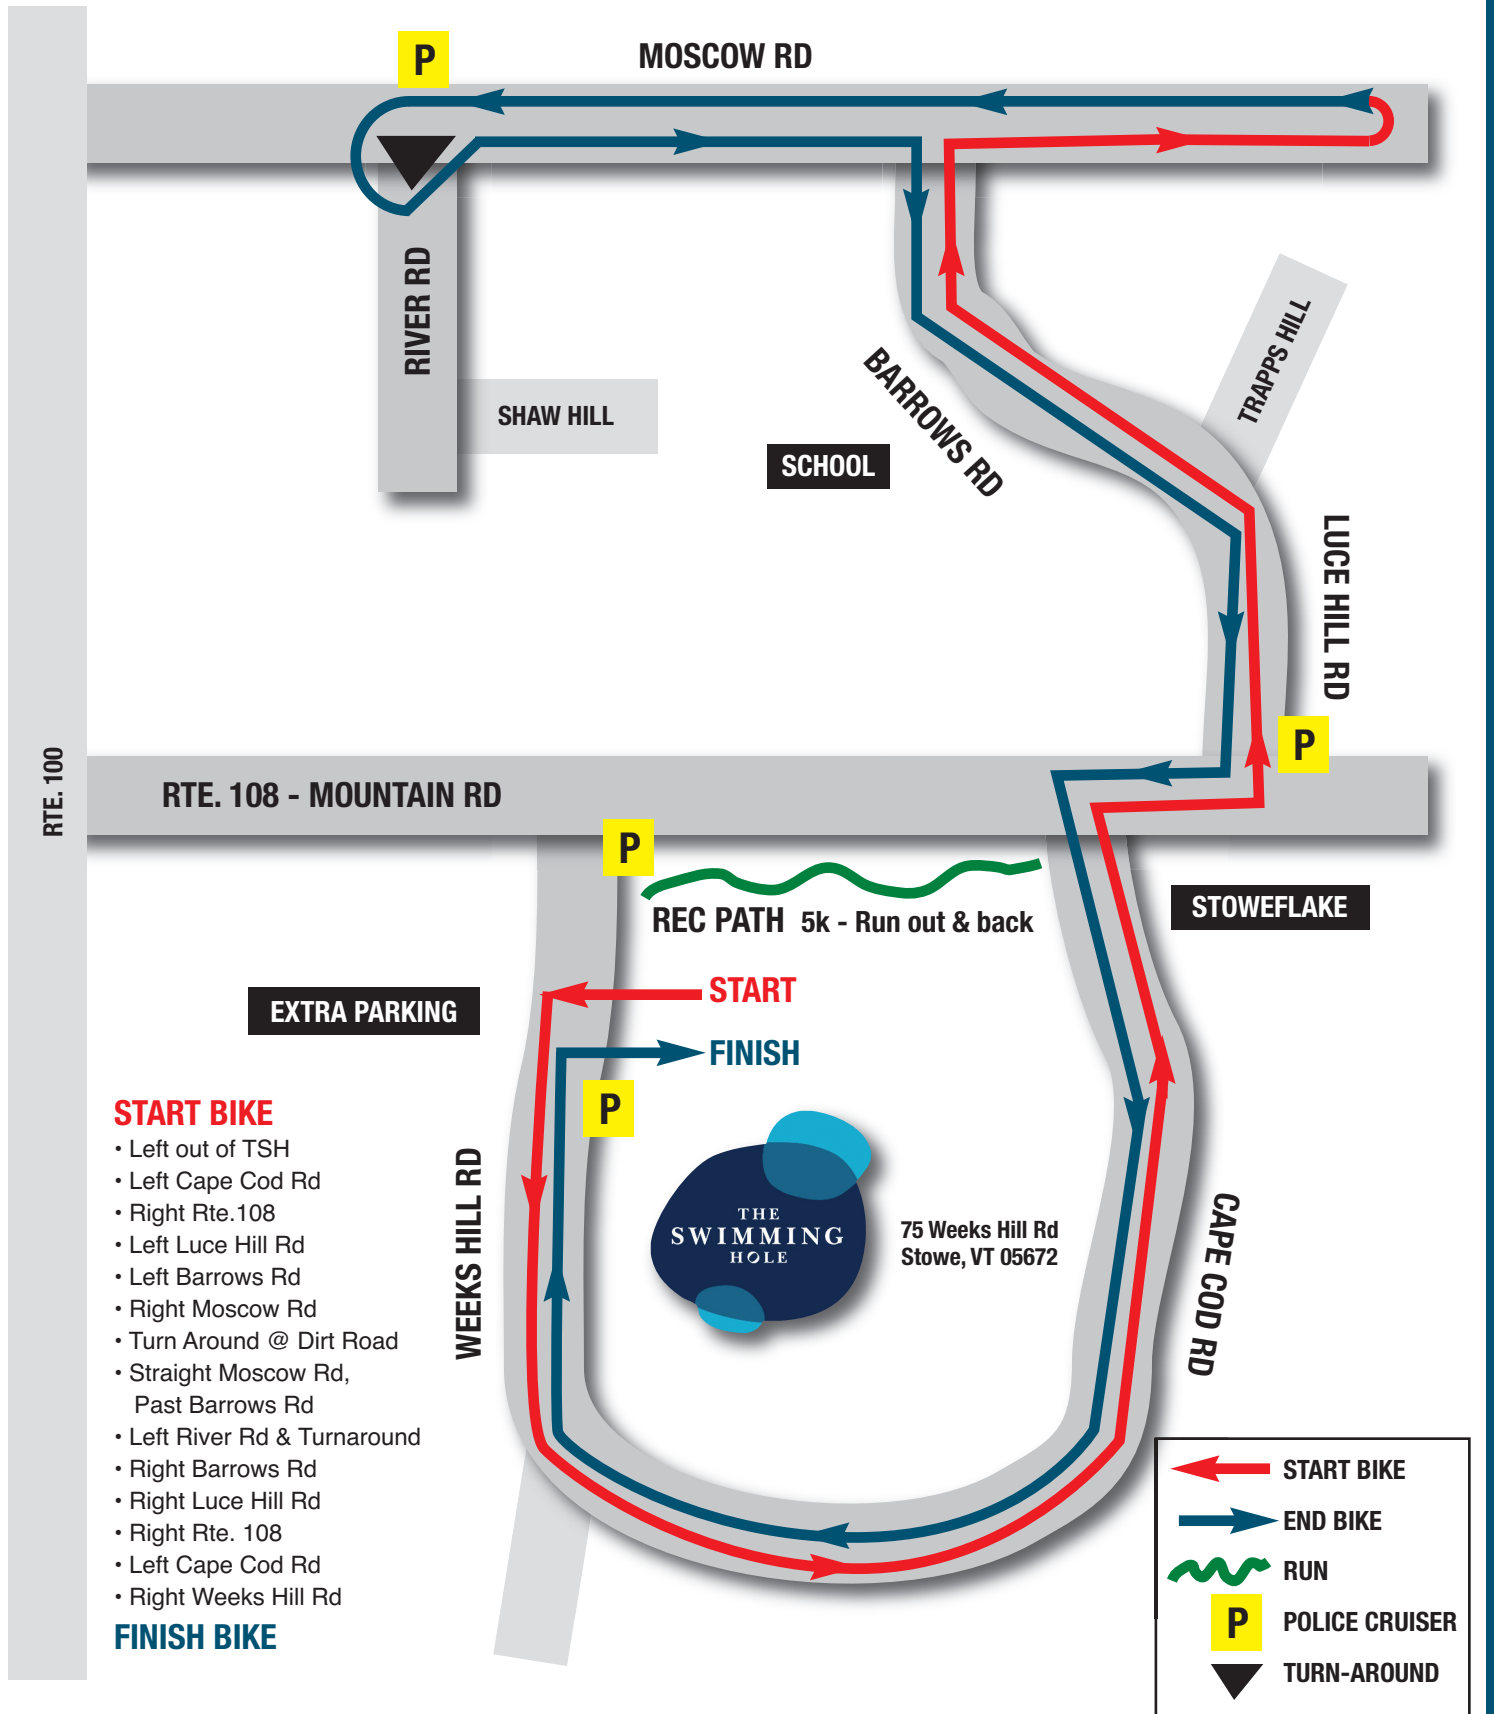

# Stowe Triathlon

**START BIKE**

- Left out of TSH
- Left Cape Cod Rd
- Right Rte. 108
- Left Luce Hill Rd
- Left Barrows Rd
- Right Moscow Rd
- Turn Around @ Dirt Road
- Straight Moscow Rd, Past Barrows Rd
- Left River Rd & Turnaround
- Right Barrows Rd
- Right Luce Hill Rd
- Right Rte. 108
- Left Cape Cod Rd
- Right Weeks Hill Rd

**FINISH BIKE**

	START BIKE
	END BIKE
	RUN
	POLICE CRUISER
	TURN-AROUND