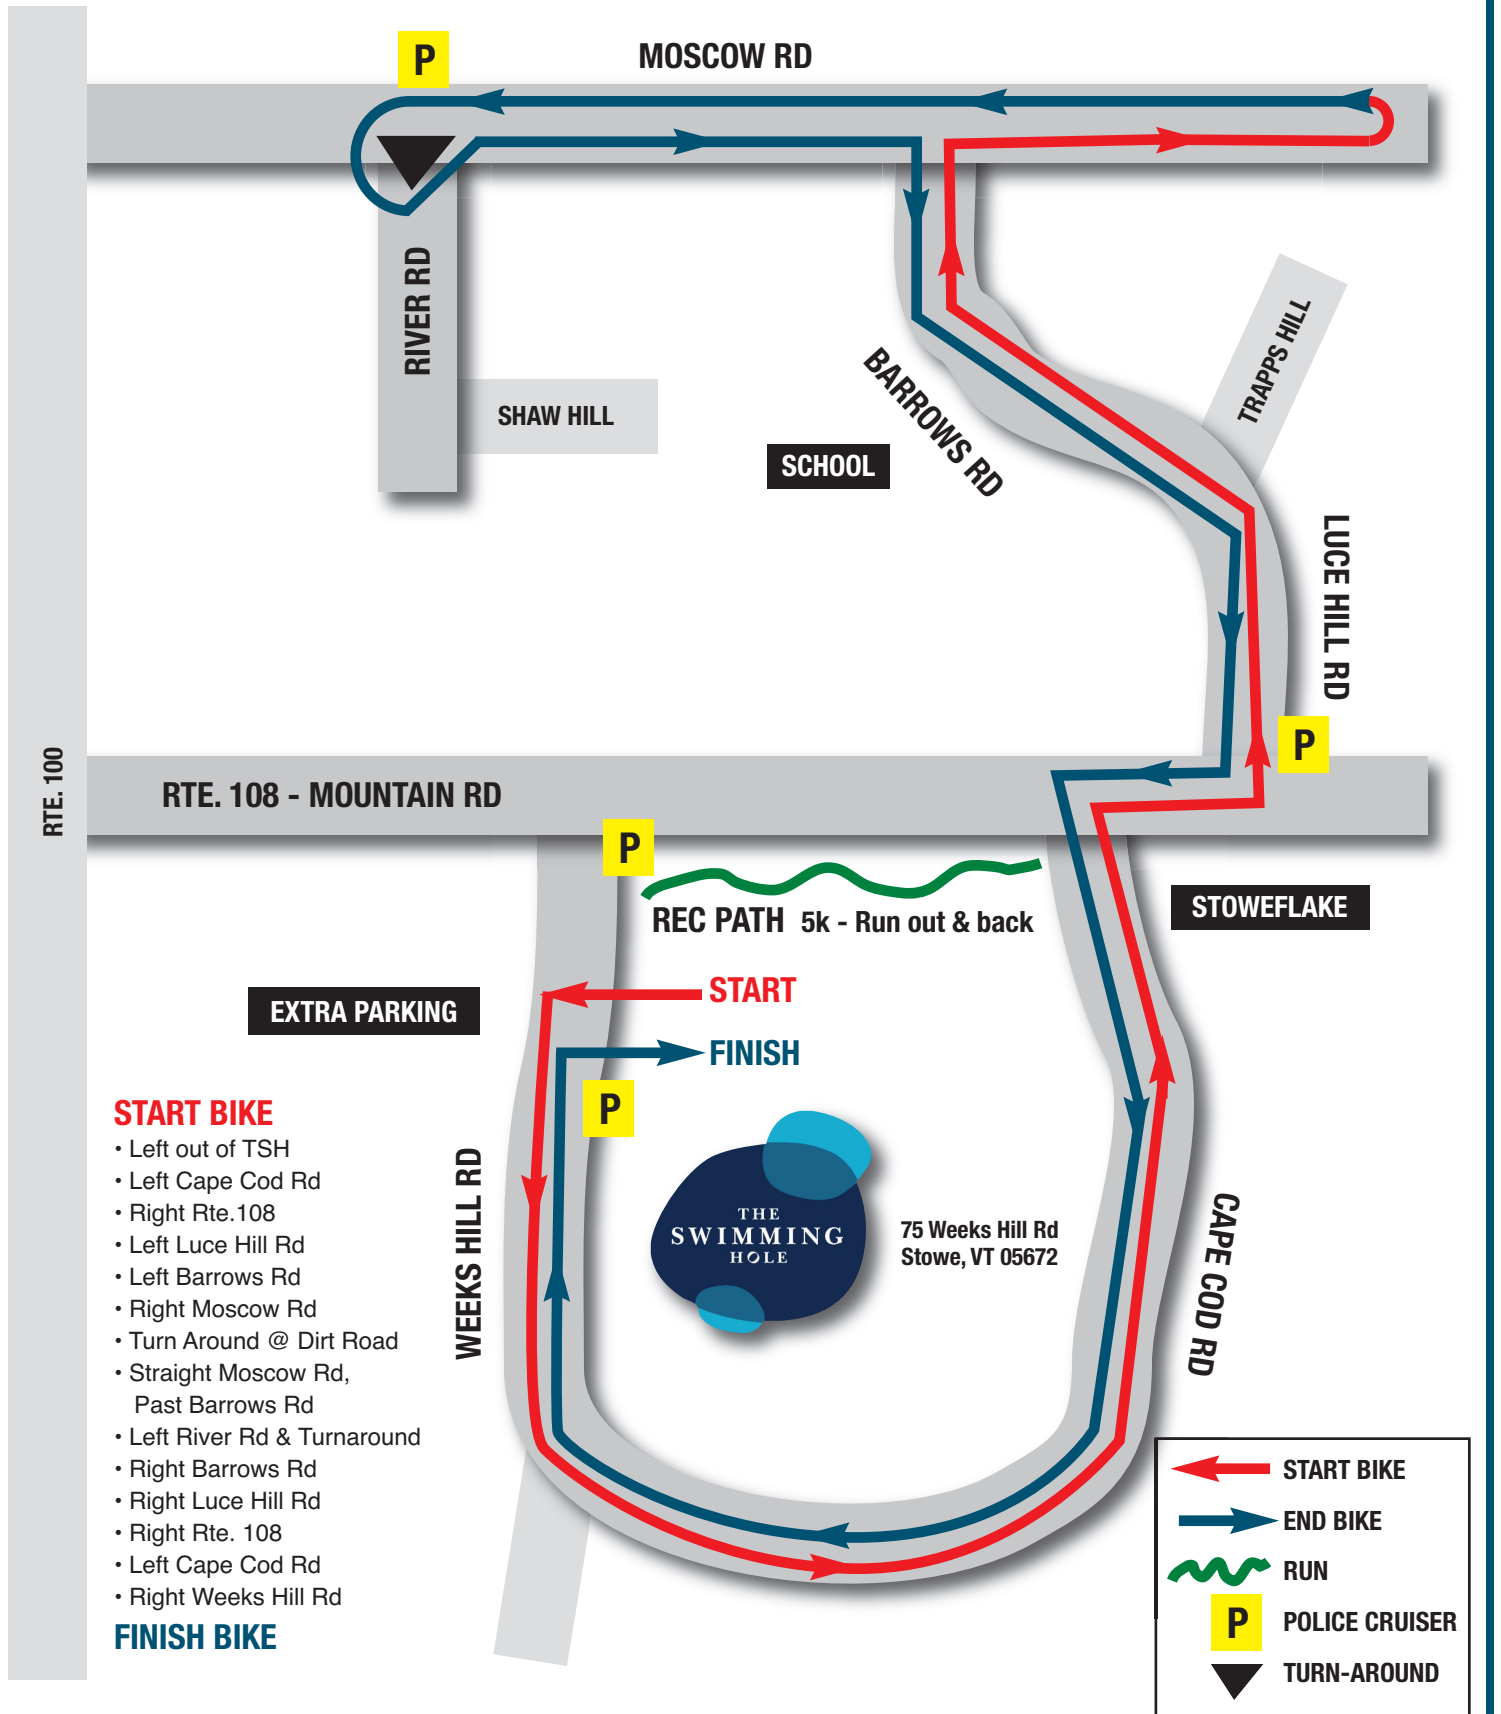

Stowe Triathlon

START BIKE

- Left out of TSH
- Left Cape Cod Rd
- Right Rte. 108
- Left Luce Hill Rd
- Left Barrows Rd
- Right Moscow Rd
- Turn Around @ Dirt Road
- Straight Moscow Rd, Past Barrows Rd
- Left River Rd & Turnaround
- Right Barrows Rd
- Right Luce Hill Rd
- Right Rte. 108
- Left Cape Cod Rd
- Right Weeks Hill Rd

FINISH BIKE

	START BIKE
	END BIKE
	RUN
	POLICE CRUISER
	TURN-AROUND